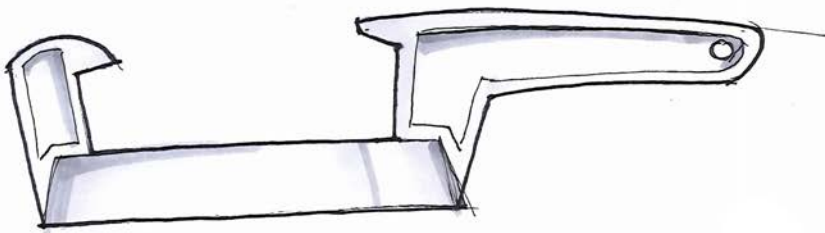

# PAINT BUCKET OPENER

2 IN 1, 5 GALLON BUCKET OPENER

TOP VIEW

SIDE VIEW