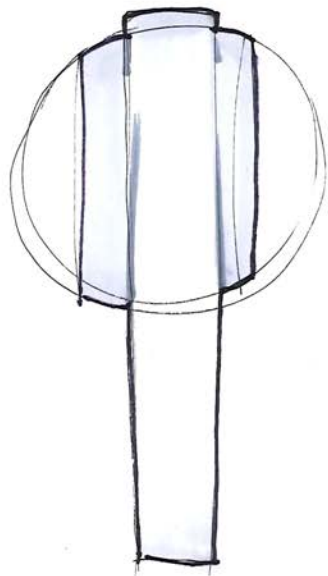

# PAINT BUCKET OPENER

2 IN 1, 5 GALLON BUCKET OPENER

TOP VIEW

SIDE VIEW