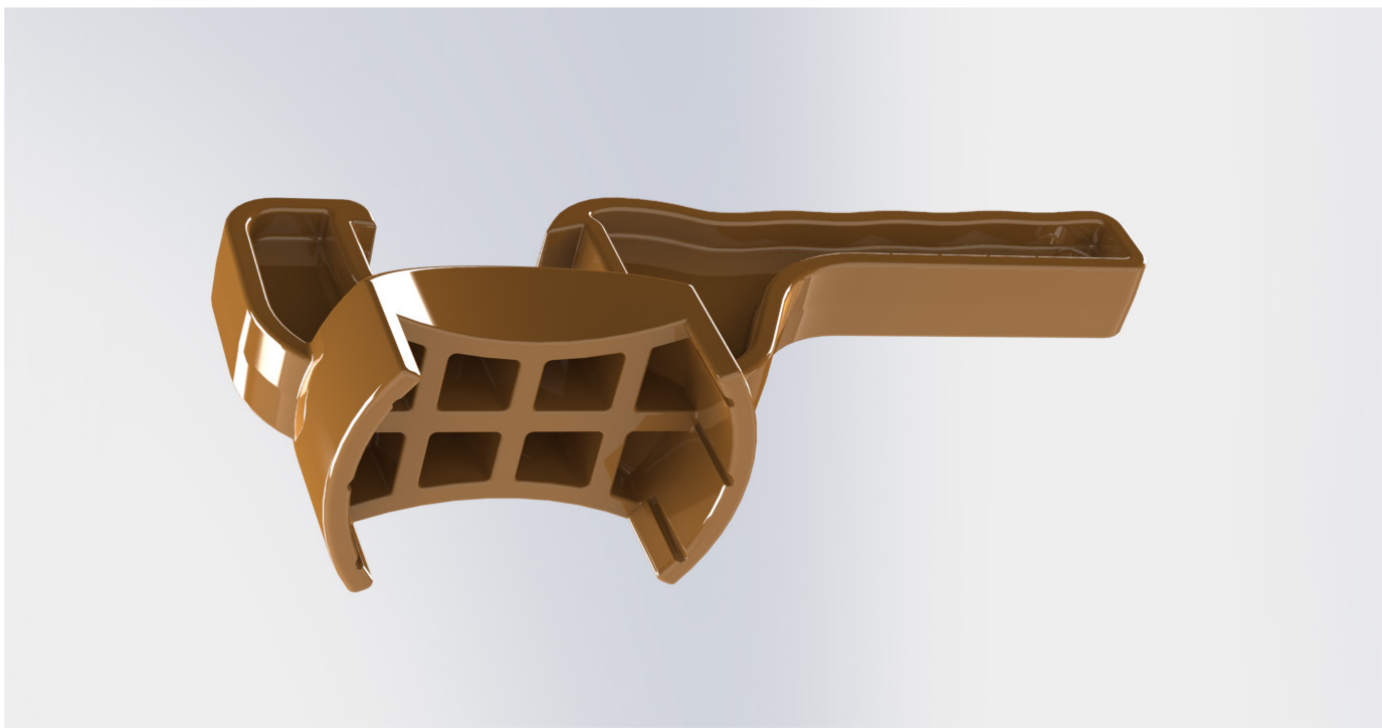

# PAINT BUCKET OPENER

2 IN 1, 5 GALLON BUCKET OPENER

TOP VIEW

SIDE VIEW