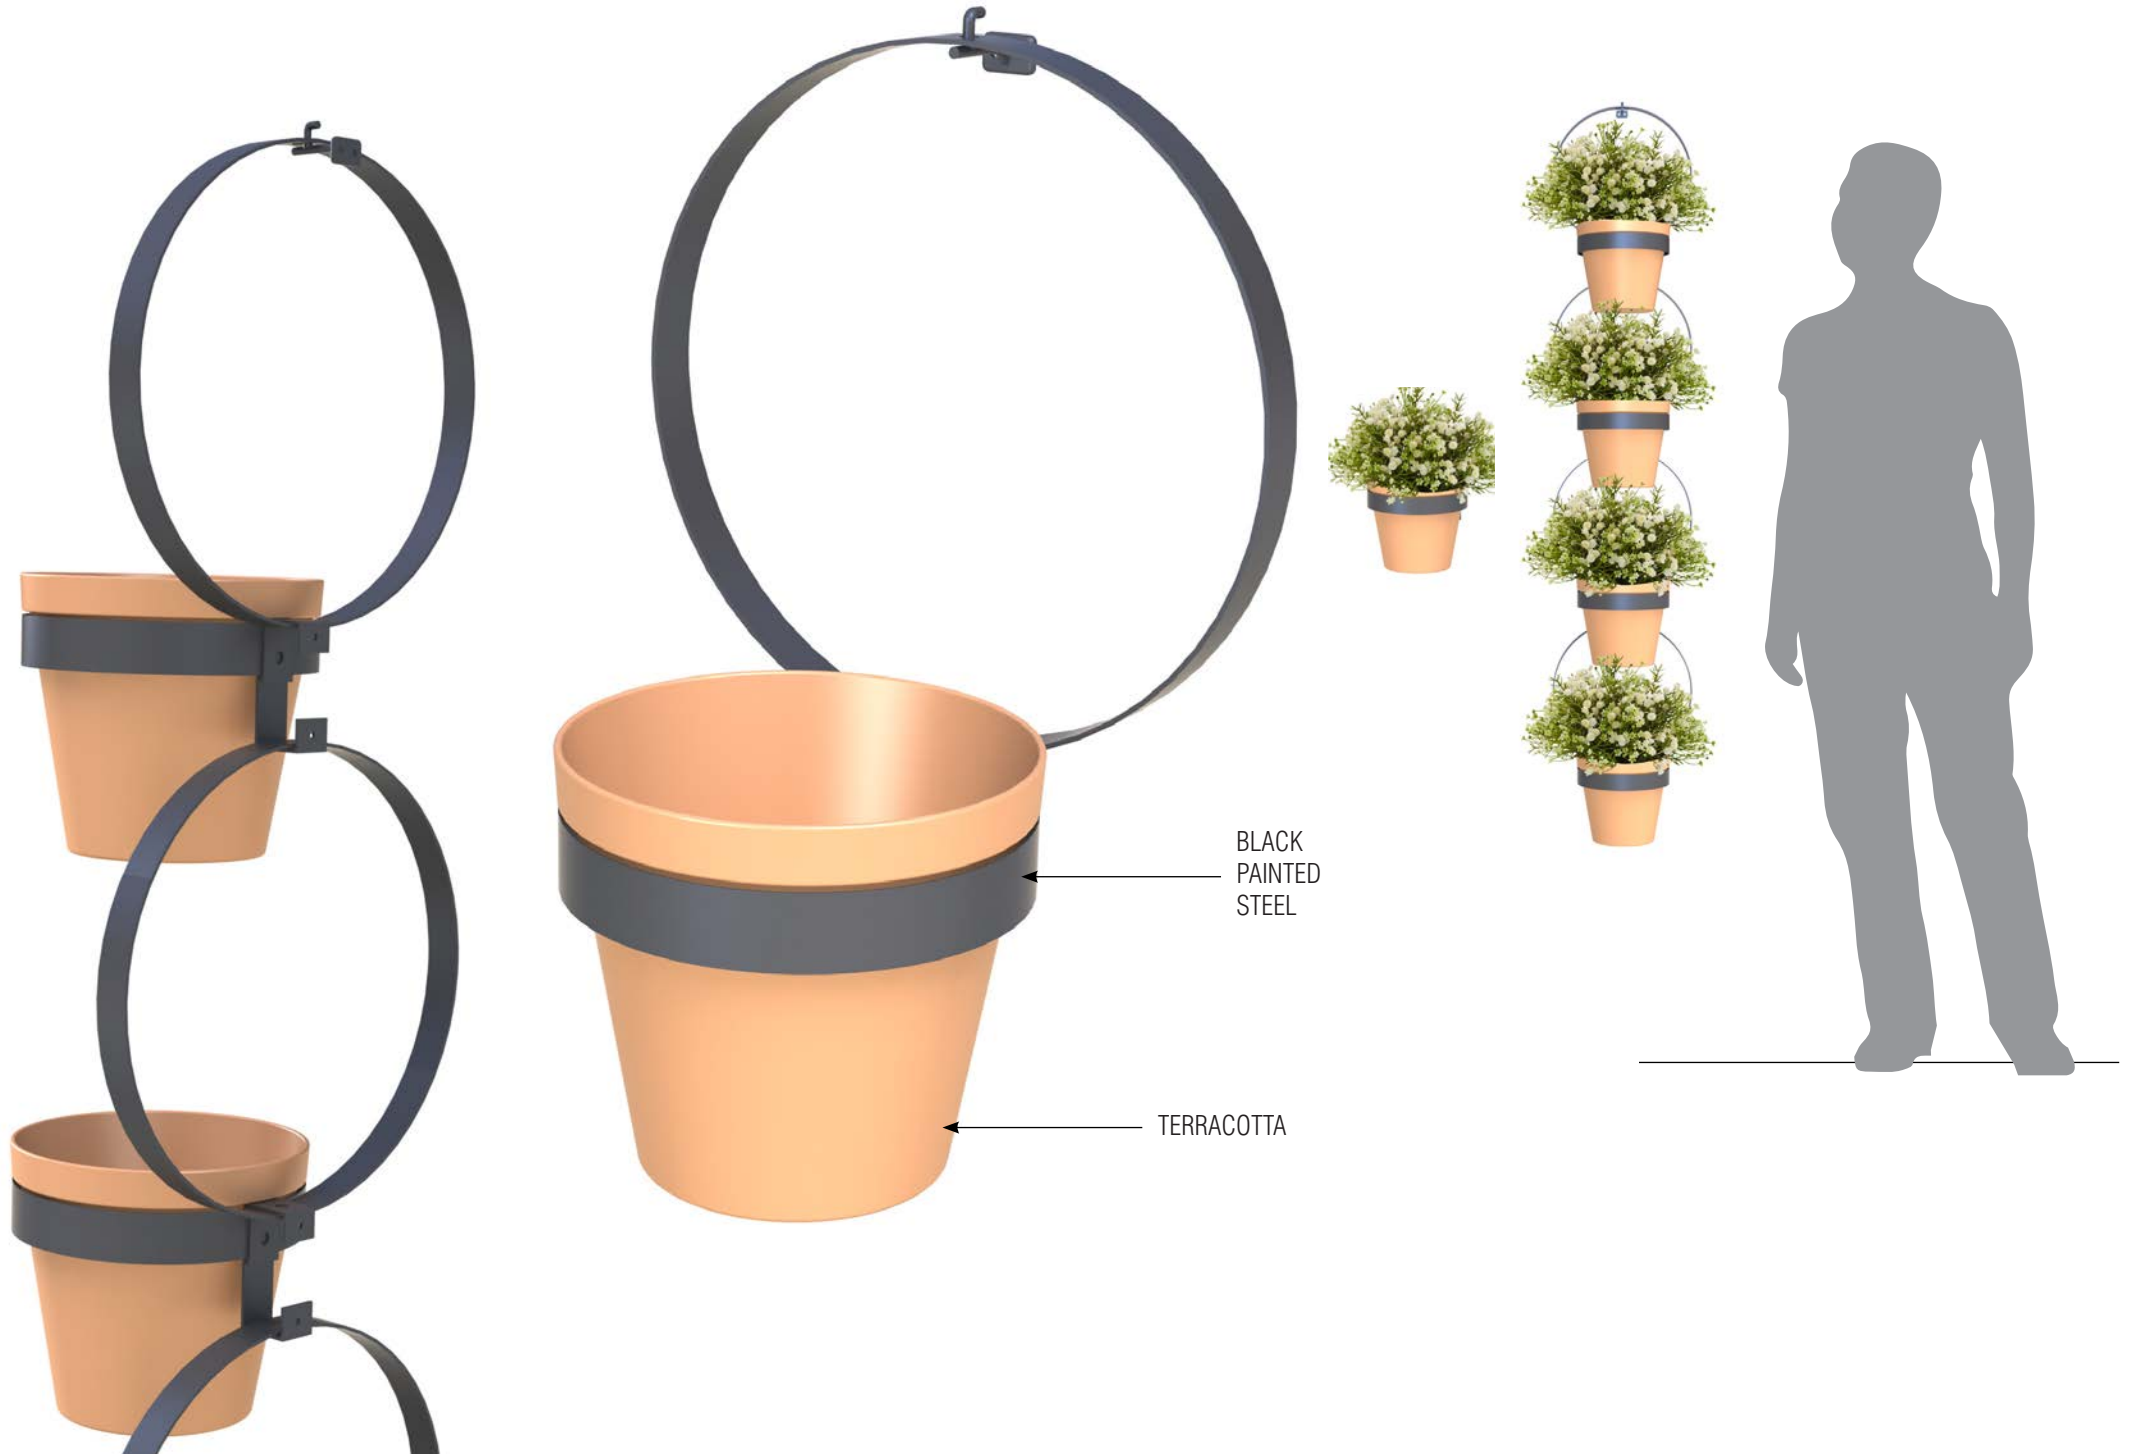

# VERTICAL GARDEN

PLANT HANGING DESIGNS

BLACK  
METAL  
WIRE

TERRACOTTA

INJECTION  
MOLDED PLAS-  
TIC

OIL RUBBED  
BRONZE METAL

WHITE  
PAINTED  
WOOD

SHOWN IN  
AGED WHITE

BLACK  
PAINTED  
STEEL

TERRACOTTA