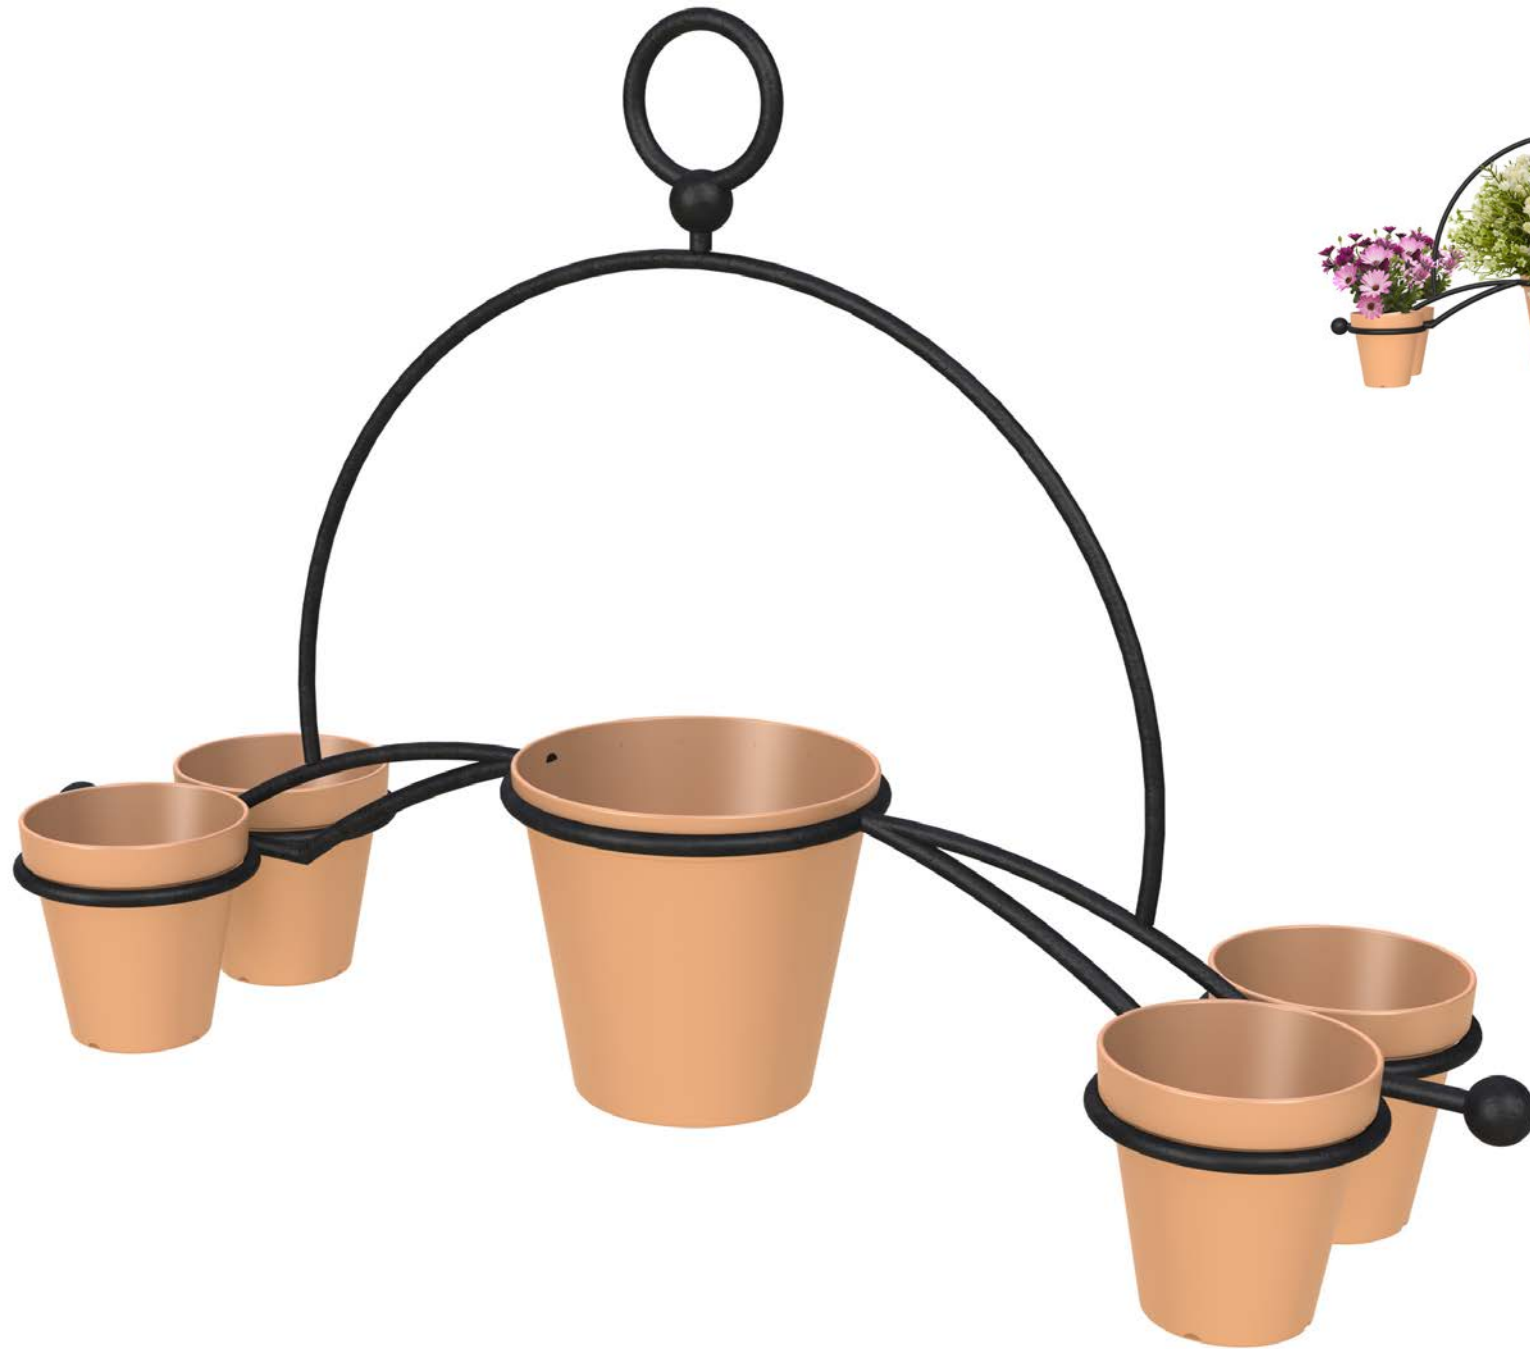

# VERTICAL GARDEN

PLANT HANGING DESIGNS

BLACK  
METAL  
WIRE

TERRACOTTA

INJECTION  
MOLDED PLAS-  
TIC

OIL RUBBED  
BRONZE METAL

WHITE  
PAINTED  
WOOD

SHOWN IN  
AGED WHITE

BLACK  
PAINTED  
STEEL

TERRACOTTA