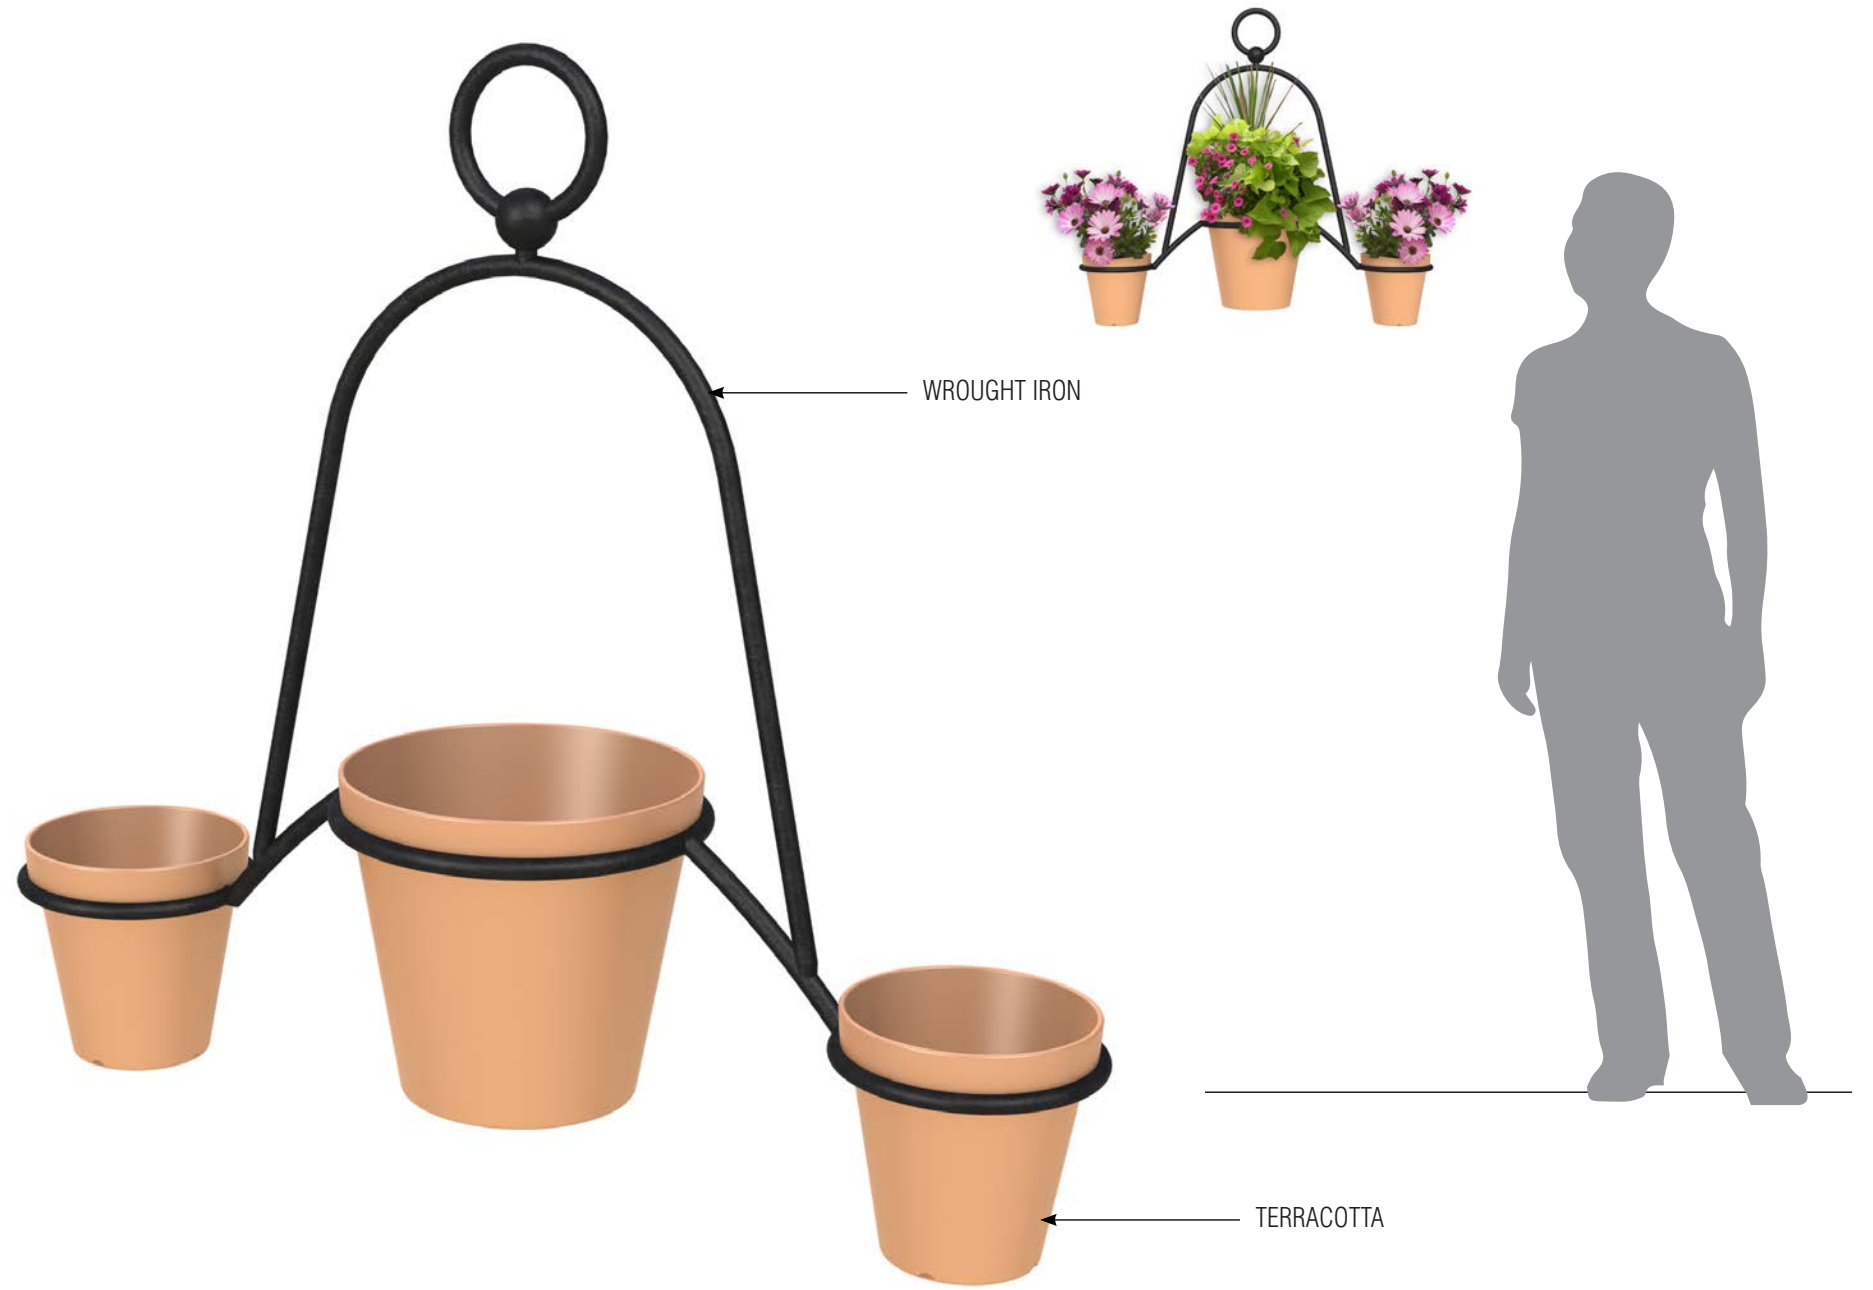

# VERTICAL GARDEN

PLANT HANGING DESIGNS

BLACK  
METAL  
WIRE

TERRACOTTA

INJECTION  
MOLDED PLAS-  
TIC

OIL RUBBED  
BRONZE METAL

WHITE  
PAINTED  
WOOD

SHOWN IN  
AGED WHITE

BLACK  
PAINTED  
STEEL

TERRACOTTA