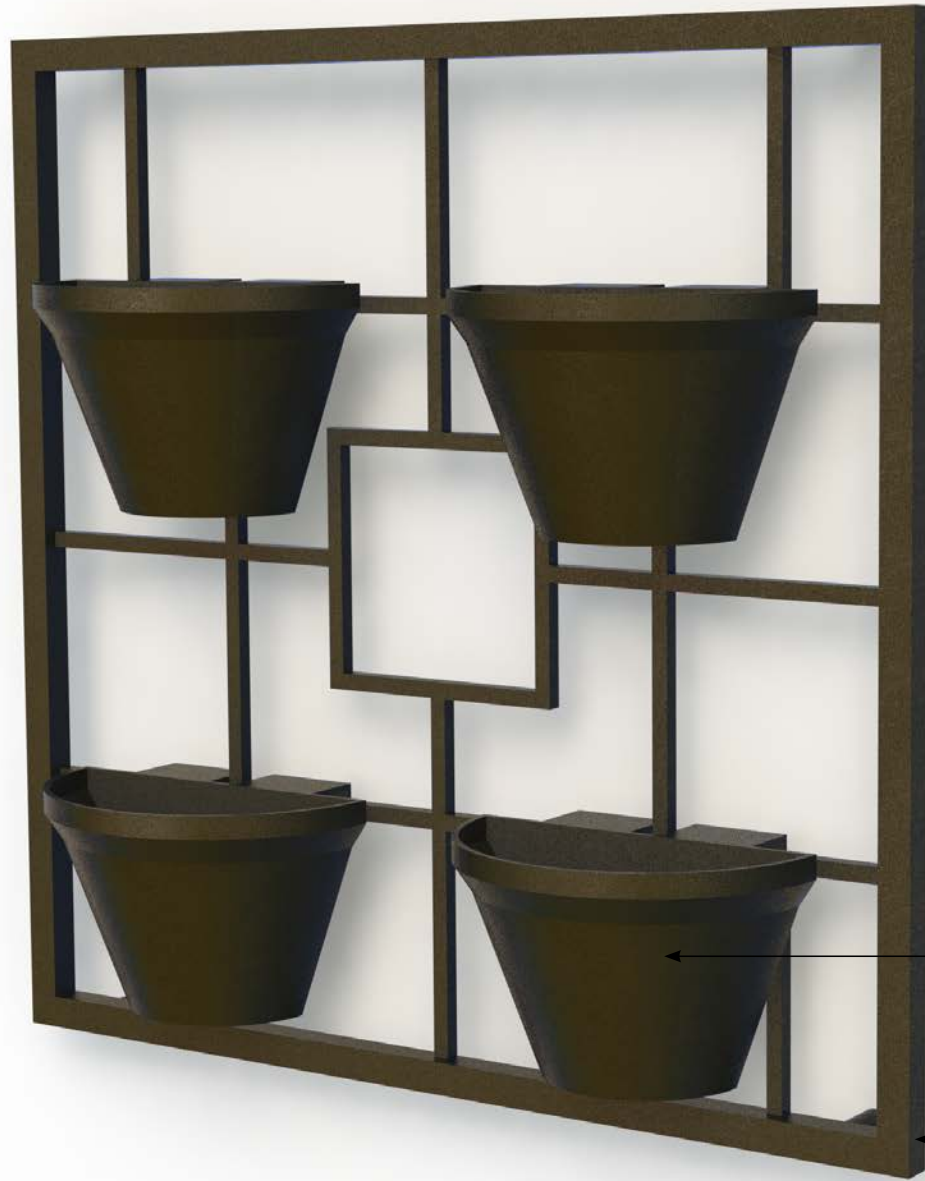

# VERTICAL GARDEN

PLANT HANGING DESIGNS

BLACK  
METAL  
WIRE

TERRACOTTA

INJECTION  
MOLDED PLAS-  
TIC

OIL RUBBED  
BRONZE METAL

WHITE  
PAINTED  
WOOD

SHOWN IN  
AGED WHITE

BLACK  
PAINTED  
STEEL

TERRACOTTA